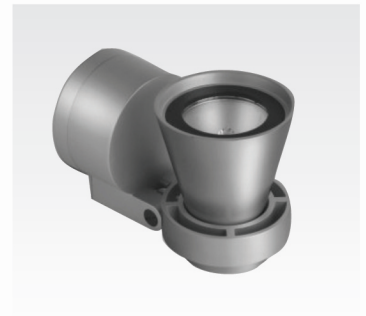

Square MR16

Conos Due

Mini Swinger

Conos Due Wall Ceiling

Ceiling

1047

1048

Conos-Due Wall

1001 Spot Light 12°

1002 Flood Light 40°

35W G8.5 CDM-T Metal halide   
IP40   

Ceiling

1049

Conos-Due Wall

1003

50W 230/12V GU5.3 MR16 