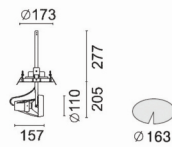

Swinger

5140

70W E27 PAR30 (CDM-R) Metal halide

- 콘트롤기어 별도

IP20