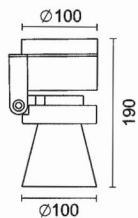

1001 Spot Light 12°

1002 Flood Light 40°

35W G8.5 CDM-T Metal halide   
IP40   

Ceiling

1049

Conos-Due Wall

1003

50W 230/12V GU5.3 MR16 