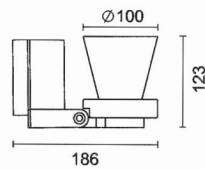

Conos-Due Wall

1003

50W 230/12V GU5.3 MR16

IP20

Conos-Due Wall-Ceiling 약세서리

Color Filter
Available in color
25, 42, 55, 85

UV Filter
Available in color
41

Refractor
Available in color
41

Honeycomb Louvre
Available in color
10