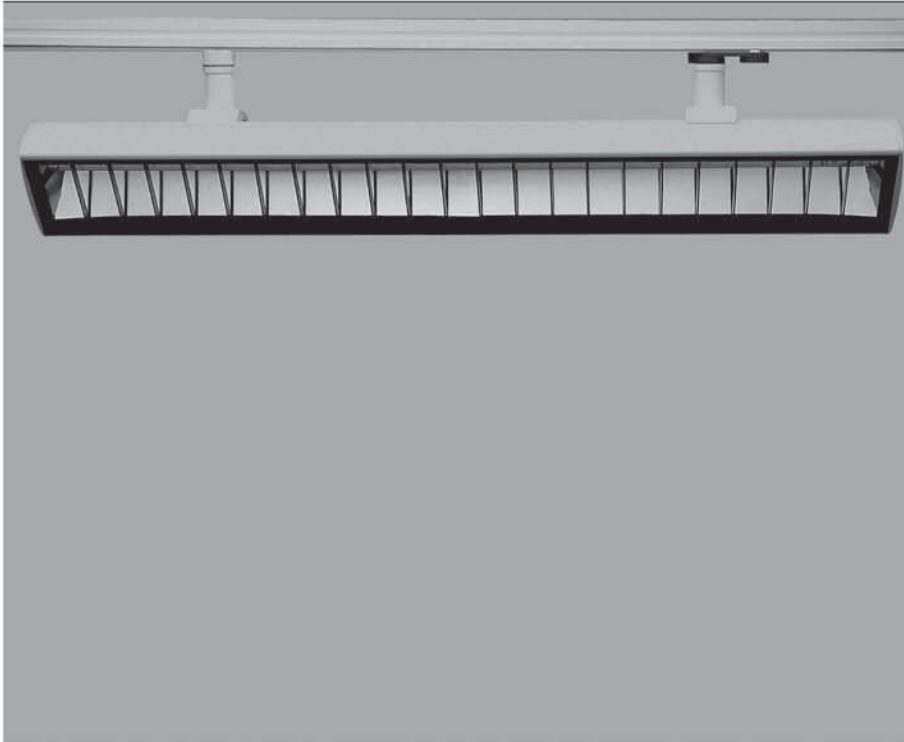

GALLERY 2

énergie™