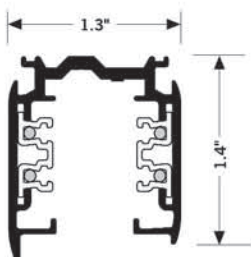

Fixture placed 4' from wall

Grid spacing is at 1' x 1' increments on wall.

All values shown are in footcandles.

Installation instructions and ies files may be found at www.energielighting.com.

ENERGIE TRACK

énergie™

Catalog Number

- **FIXTURE**
ART — Energie Track
- **LENGTH**
4—4' length
8—8' length
12—12' length
- **FINISH**
NAT — Natural Aluminum
BLK — Black
WHT — White
- **VOLTAGE**
120 — 120 volt
277 — 277 volt
- **MOUNTING**
SUR — Surface Mount
PEN — Pendant Mount
REC — Recessed Mount

ACCESSORIES

For complete list of accessories and accessory ordering information, see reverse.

ELECTRICAL

Specify 120 volt or 277 volt. Track is dual circuit. Track and all track components are UL/CUL listed.

MOUNTING

Track may be surface, recessed, or pendant mounted. Recessed track incorporates jacket shown below. Pendant mounting options are shown on reverse.

Dimensions

TRACK SECTION

RECESSED TRACK JACKET

Feed Modules