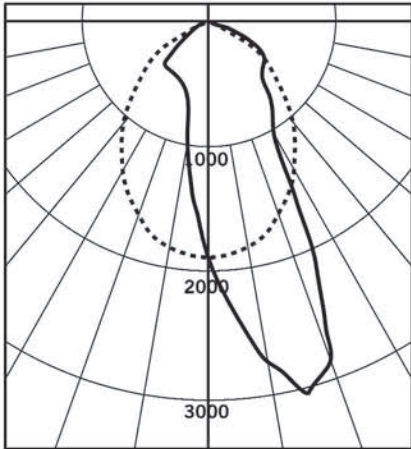

LAMPING

Single 28 watt T5 or 54 watt T5 high output lamp. Lamp not included.

MOUNTING

Fixture mounts to Energie Track. See Energie Track specification sheet for track details.

Dimensions

Light Distribution