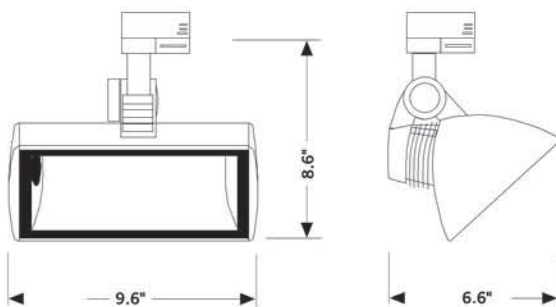

LAMPING

Single 26 watt 4-pin quad-tube compact fluorescent lamp. Lamp not included.

MOUNTING

Fixture mounts to Energie Track. See Energie Track specification sheet for track details.

Dimensions

Light Distribution