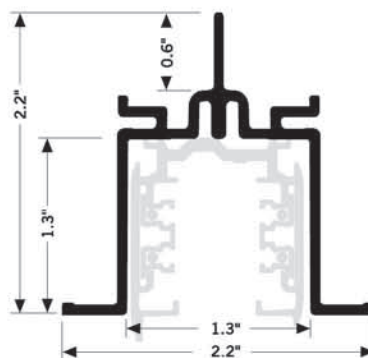

Fixture placed 4' from wall

Grid spacing is at 1' x 1' increments on wall.

All values shown are in footcandles.

Installation instructions and ies files may be found at www.energielighting.com.

ENERGIE TRACK

énergie™

Catalog Number

- **FIXTURE**
ART — Energie Track
- **LENGTH**
4—4' length
8—8' length
12—12' length
- **FINISH**
NAT — Natural Aluminum
BLK — Black
WHT — White
- **VOLTAGE**
120 — 120 volt
277 — 277 volt
- **MOUNTING**
SUR — Surface Mount
PEN — Pendant Mount
REC — Recessed Mount

MOUNTING

Track may be surface, recessed, or pendant mounted. Recessed track incorporates jacket shown below. Pendant mounting options are shown on reverse.

Dimensions

TRACK SECTION

RECESSED TRACK JACKET

Feed Modules