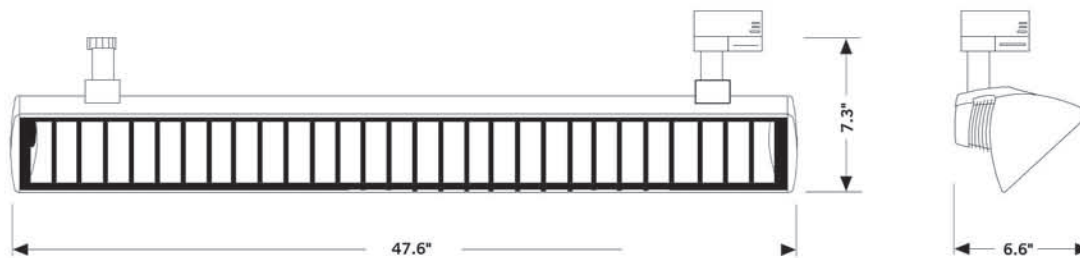

LAMPING

Single 28 watt T5 or 54 watt T5 high output lamp. Lamp not included.

MOUNTING

Fixture mounts to Energie Track. See Energie Track specification sheet for track details.

Dimensions

Light Distribution