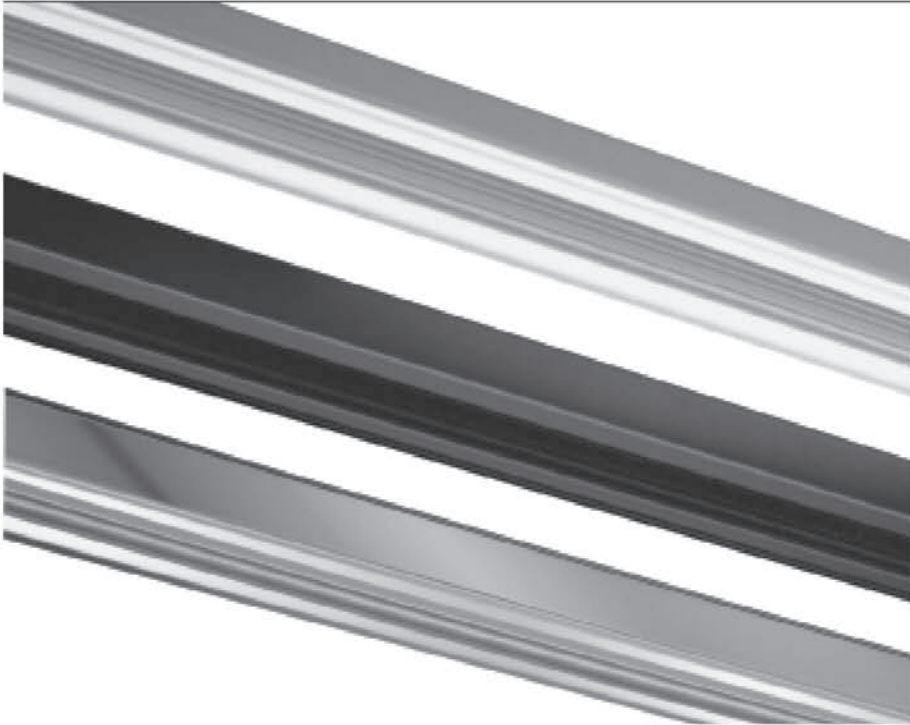

ENERGIE TRACK

énergie™