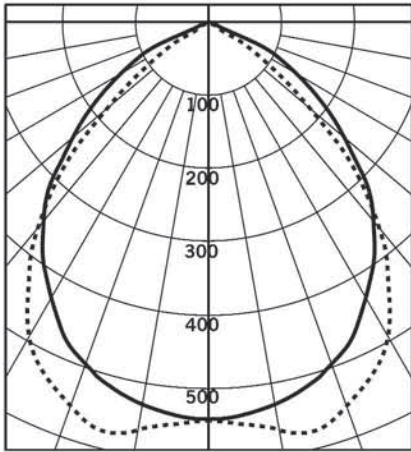

LAMPING

Single 26 watt 4-pin quad-tube compact fluorescent lamp. Lamp not included.

MOUNTING

Fixture mounts to Energie Track. See Energie Track specification sheet for track details.

Dimensions

Light Distribution